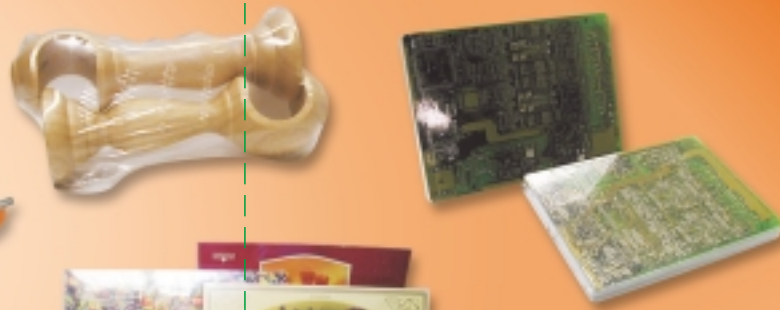

Galaxy BASIC